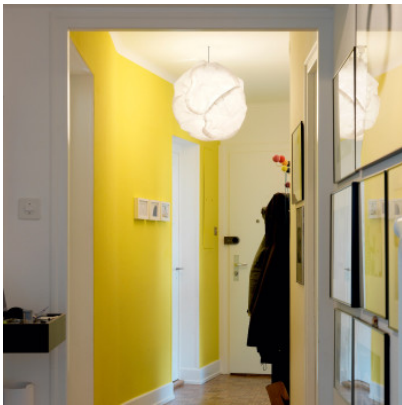

## Belux Cloud-32 LED

LED suspension Belux Cloud 32 with shade of nearly tear-resistant polyester fleece. Diffuse illumination. White ceiling rose. Dimmable DALI/touch dimmer.

2700K MPN	779,00 € <del>MSRP 976,00 €</del> CLD32-12-8027-DD
3000K MPN	779,00 € <del>MSRP 976,00 €</del> CLD32-12-8030-DD
4000K MPN	779,00 € <del>MSRP 976,00 €</del> CLD32-12-8040-DD

Bulbs 37W LED 2700K / 3000K / 4000K, 2900 lm, CRI 80.  
Dimensions Shade diameter 52 cm, canopy diameter 10.8 cm, canopy height 2.6 cm, cable length 5 m / 10 m, weight 1.8 kg.

29.04.2024 1:36:16

All prices shown include 19% VAT for deliveries to Deutschland excluding possible shipping costs.