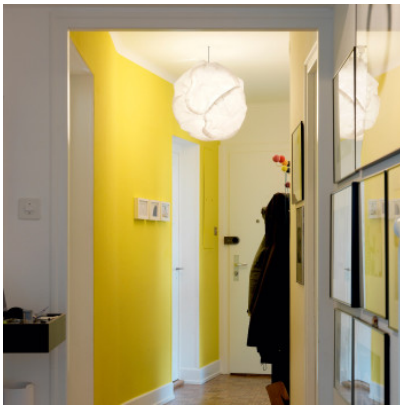

Belux Cloud-30 LED

LED suspension Belux Cloud 30 with shade of nearly tear-resistant polyester fleece. Diffuse illumination. White ceiling rose. Dimmable DALI/touch dimmer.

2700K MPN	699,00 € MSRP 875,00 € CLD30-12-8027-DD
3000K MPN	699,00 € MSRP 875,00 € CLD30-12-8030-DD
4000K MPN	699,00 € MSRP 875,00 € CLD30-12-8040-DD

Bulbs
Dimensions

37W LED, 2700K / 3000K / 4000K, 2900 lm, CRI > 80.
Shade diameter 48 cm, canopy diameter 10.8 cm, canopy height 2.6 cm, cable length 5 m, weight 1.5 kg.

27.04.2024 22:19:40

All prices shown include 19% VAT for deliveries to Deutschland excluding possible shipping costs.