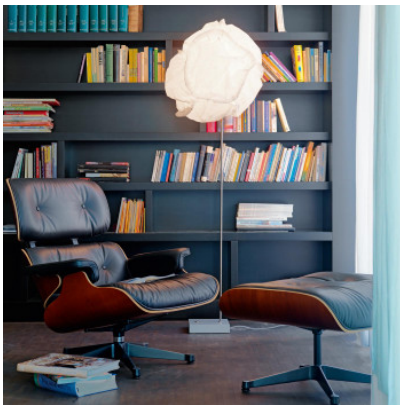

Belux Cloud-10 LED

LED floor lamp Belux Cloud 10 with shade of white polyester fleece and stem of stainless steel. Base wet-laquered in white aluminium. Diffuse illumination. With touch dimmer on the base.

2700K MPN	1.229,00 €-MSRP 1.446,00 € CLD10-11-8027-TD
3000K MPN	1.229,00 €-MSRP 1.446,00 € CLD10-11-8030-TD
4000K MPN	1.229,00 €-MSRP 1.446,00 € CLD10-11-8040-TD

Bulbs
Dimensions

37W LED, 2700K / 3000K / 4000K, 2867 lm, CRI > 80.
Height 170 cm, diameter 52 cm, cable length 2.5 m,
weight 9.3 kg.

29.04.2024 13:10:43

All prices shown include 19% VAT for deliveries to Deutschland excluding possible shipping costs.

Lumen Lighting Nostraforma GmbH & Co KG
Bodenseestr. 129 | DE-81243 München
FON: +49 (0) 89 820 80 62 0 | FAX: +49 (0) 89 820 80 62 200
MAIL: nostraforma@nostraforma.com | WEB: www.nostraforma.com
BANK: Stadtparkasse München | BLZ: 701 500 00 | KTO: 907 228 290
IBAN: DE 85 7015 0000 0907 2282 90 | BIC: SSKMDEMM

UST-ID: DE 813 992 226
Registergericht München HRA 88136
Persönlich haftende Gesellschafter
Nostraforma Verwaltungs GmbH
Registergericht München HRA 175844
Geschäftsführer: Cerchi Alexander, Cerchi Patrick, Cerchi Manuel