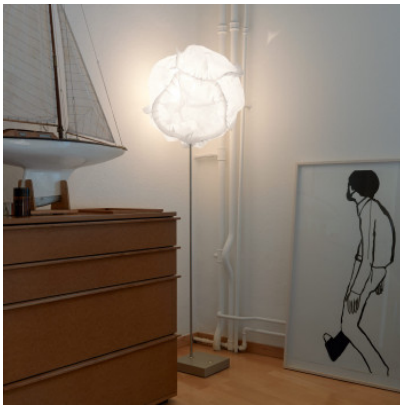

Belux Cloud-10 LED

LED floor lamp Belux Cloud 10 with shade of white polyester fleece and stem of stainless steel. Base wet-laquered in white aluminium. Diffuse illumination. With touch dimmer on the base.

2700K MPN	1.229,00 €-MSRP 1.446,00 € CLD10-11-8027-TD
3000K MPN	1.229,00 €-MSRP 1.446,00 € CLD10-11-8030-TD
4000K MPN	1.229,00 €-MSRP 1.446,00 € CLD10-11-8040-TD

Bulbs
Dimensions

37W LED, 2700K / 3000K / 4000K, 2867 lm, CRI > 80.
Height 170 cm, diameter 52 cm, cable length 2.5 m,
weight 9.3 kg.