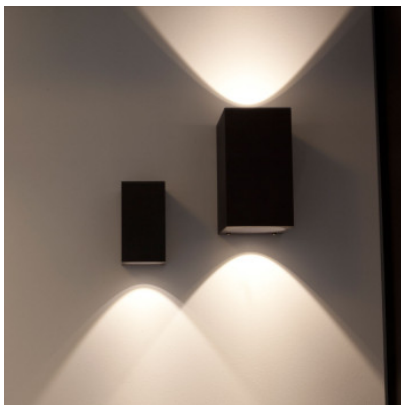

Bega 33579 LED wall lamp, one-sided light distribution

The LED wall lamp 33579 by Bega provides warm white light in one direction only. Brick-shaped in neutral colours. Aluminium, stainless steel and security glass. Protection IP64.

white	289,00 €-MSRP 364,00 €
MPN	33579WK3
EAN	4044017190572
graphite	319,00 €-MSRP 364,00 €
MPN	33579K3
EAN	4044017190527
silver	319,00 €-MSRP 364,00 €
MPN	33579AK3
EAN	4044017190541

Bulbs	LED 3.2 Watt, 245 Lumen, 3,000 Kelvin. Beam angle of 20 degrees.
Dimensions	Width 7,5 cm, height 13 cm, depth 10 cm.