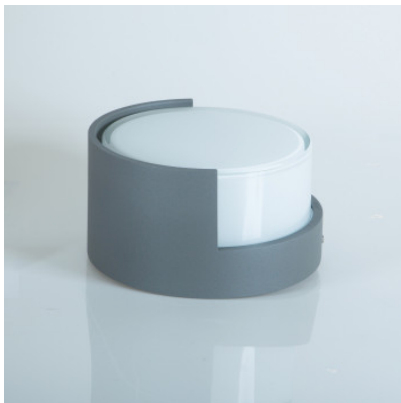

## Bega 33508 wall lamp

The outdoor wall lamp 55453, 55454, 66165 by Bega has a glass ball as a diffuser that produces a diffuse light. IP44 (protected against splashing water from all directions).

anthracite, 3000K	519,00 €-MSRP-596,00-€
MPN	33508K3
EAN	4044017189200
anthracite, 4000K	519,00 €-MSRP-596,00-€
MPN	33508K4
EAN	4044017189248
silver-grey, 3000K	519,00 €-MSRP-596,00-€
MPN	33508AK3
EAN	4044017189224
silver-grey, 4000K	519,00 €-MSRP-596,00-€
MPN	33508AK4
EAN	4044017189231

Bulbs	55453: 1 x max. 75W E27 230V. 55454: 1 x max. 75W E27 230V. 66165: 1 x max. 150W E27 230V.
Dimensions	55453: diameter 210 mm, height 300 mm, depth 240 mm. 55454: diameter 250 mm, height 350 mm, depth 280 mm. 66165: diameter 350 mm, height 410 mm, depth 350 mm.