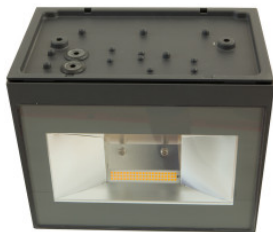

Bega 33394 LED wall lamp

The rectilinear wall lamp Bega 33394 LED from crystal glass with casing from the purest anodised aluminium. Available in white, anthracite and silvergrey IP65.

anthracite, 3000K	1.119,00 € MSRP 1.269,00 €
MPN	33394K3
EAN	4044017187312
black shiny, 4000K	1.119,00 € MSRP 1.269,00 €
MPN	33394K4
EAN	4044017187350
silver grey, 3000K	1.119,00 € MSRP 1.269,00 €
MPN	33394AK3
EAN	4044017187336
silver grey, 4000K	1.119,00 € MSRP 1.269,00 €
MPN	33394AK4
EAN	4044017187343
white, 3000K	1.119,00 € MSRP 1.269,00 €
MPN	33394WK3
EAN	4044017187367
white, 4000K	1.119,00 € MSRP 1.269,00 €
MPN	33394WK4
EAN	4044017187374

Bulbs
Dimensions

42W 230V LED, 4836 Lumen.
Height 250 mm, width 160 mm, depth 200 mm.
Weight 5 kg.