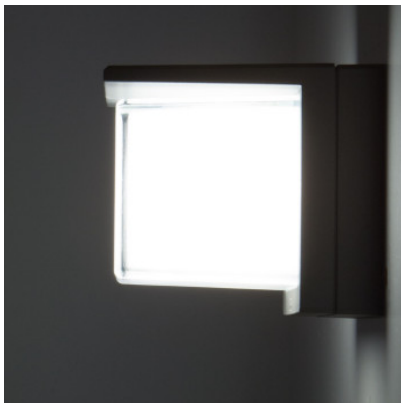

Bega 33328 LED large wall lamp

Sturdy low-maintenance wall lamp 33328 by Bega for outside (IP65), made of aluminium, stainless steel and thick-walled crystal glass with a mat white inside.

| | |
|-----------------|------------------------|
| graphite, 3000K | 349,00 €-MSRP 441,00 € |
| MPN | 33328K3 |
| EAN | 4044017185622 |