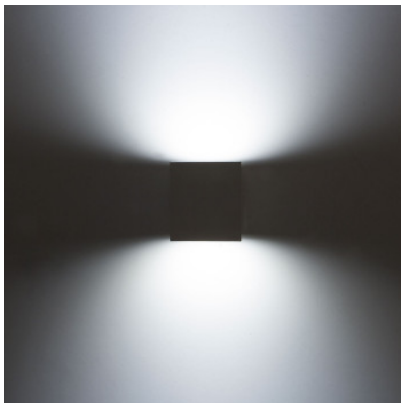

Bega 24371 LED wall lamp, double-sided light distribution

Compact wall lamp for outside by Bega (IP64) requiring few maintenance made from aluminium, stainless steel and crystal glass with thick walls.

graphite	449,00 € MSRP 507,00 €
MPN	24371K3
EAN	4044017261432

silver	449,00 € MSRP 507,00 €
MPN	24371AK3
EAN	4044017261517

white	449,00 € MSRP 507,00 €
MPN	24371WK3
EAN	4044017281812

Bulbs	19.5W LED, 803 lm, 3,000K, CRI 80.
Dimensions	Width 12 cm, height 13 cm, depth 14 cm, drill hole distance 8.4 mm. Weight: 1,3 kg.