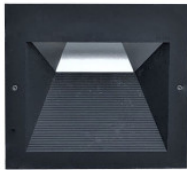

Bega 24210 recessed lamp LED

Square recessed luminaire with BEGA Unidure® coating technology for walls and stairs indoors or outdoors. The light is indirectly reflected downwards (asymmetrically). With safety glass.

Bulbs
Dimensions

4W LED, 310 lumen (3000K), 321 lumen (4000K).
Length 150 mm, height 150 mm, recessed depth
110 mm. Installation opening Ouverture
d'installation 139 x 139 mm.

27.04.2024 9:33:57

All prices shown include 19% VAT for deliveries to Deutschland excluding possible shipping costs.