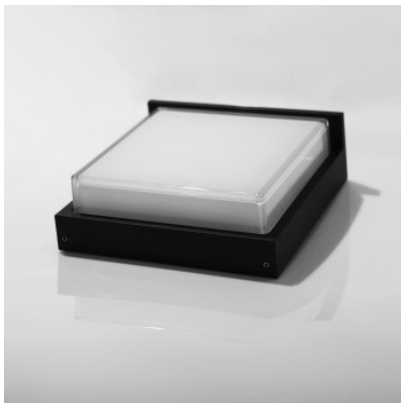

Bega 24070 wall lamp

Aesthetic wall lamp with thick-walled crystal glass and high water protection (IP65) for outdoor use. Thanks to LED technology, the light module can be produced in compact dimensions.

Bulbs LED 3.8 Watt, 580 Lumen, 3,000/4,000 Kelvin.
 Dimensions Height 240 mm, width 240 mm, depth 85 mm. Drill hole distance 180 mm.