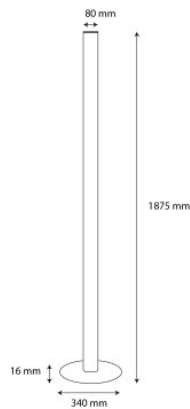

baluxxo Steleo LED

The floor lamp Steleo by baluxxo resembles a luminous column which shines softly and on which a lighting ring seems to float. The diffuser is made of a synthetic material, the base of white HPL.

white	1.590,00 €
MPN	STELEOWHITE

Bulbs	50W 230V LED,3,120 lm, 2,700K, CRI>90
Dimensions	Height 184.5 cm Weight ca. 12 kg

19.05.2024 16:41:28

All prices shown include 19% VAT for deliveries to Deutschland excluding possible shipping costs.