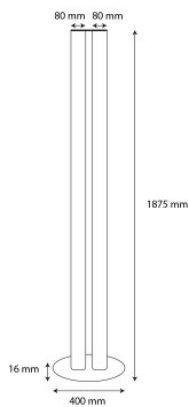

baluxxo Steleo Du LED

The floor lamp Steleo Du by baluxxo has two slender synthetic diffusers on an HPL base. The integrated LEDs give off a pleasant light, dimmable with the foot dimmer.

| | |
|-------|---------------|
| white | 2.380,00 € |
| MPN | STELEODUWHITE |

| | |
|------------|---|
| Bulbs | 100W 230V LED, 6,240 lm, 2,700K, CRI>90 |
| Dimensions | Height 184.5 cm Weigth ca. 18 kg |

19.05.2024 8:42:38

All prices shown include 19% VAT for deliveries to Deutschland excluding possible shipping costs.