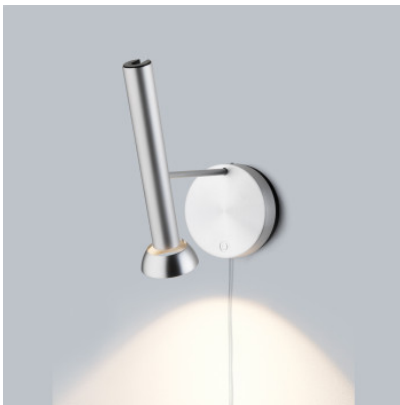

Baltensweiler Topoled W AP

LED wall light Baltensweiler Topoled W AP with aluminum plug cable. With a tiltable and 350° rotatable lamp head. Stepless touch dimmer on the wall base.

Aluminium	637,00 €
MPN	5066 A
Luminous flux (lm)	690
black	702,00 €
MPN	5066 S
Luminous flux (lm)	690
Bronze	875,00 €
MPN	5066 B
Luminous flux (lm)	690