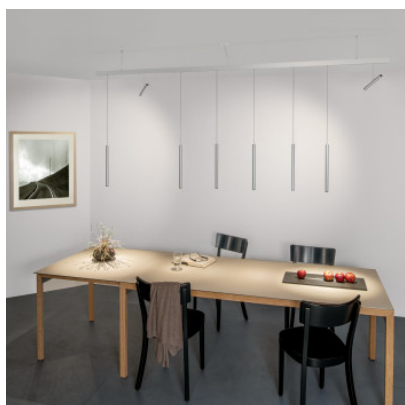

Baltensweiler LINIJA D

LED pendant Baltensweiler LINIJA D made of anodised aluminium. Pendulum switchable and dimmable (2 levels, 100% - 15%) by turning it axially. Spotlight with adjustable beam angle, rotatable and pivotable, not dimmable.

Bulbs	6W COB-LED, 425 lm, 2700K, CRI > 90 per spotlight/pendant. Beam angle Vario spotlight 13° - 69°.
Dimensions	Suspension set 15 cm, rail 90 cm / 140 cm / 190 cm / 240 cm, pendulum short (73-100 cm) + long (98-125 cm).