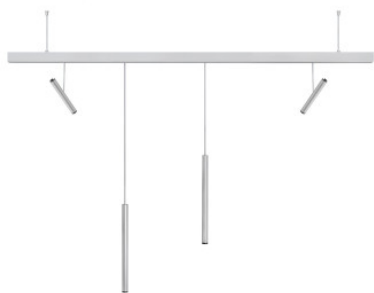

Baltensweiler LINIJA D

LED pendant Baltensweiler LINIJA D made of anodised aluminium. Pendulum switchable and dimmable (2 levels, 100% - 15%) by turning it axially. Spotlight with adjustable beam angle, rotatable and pivotable, not dimmable.

90cm, Aluminium	1.696,00 €
90cm, black	1.827,00 €
140cm, Aluminium	2.083,00 €
140cm, black	2.511,00 €
190cm, Aluminium	2.695,00 €
240cm, Aluminium	3.159,00 €
190cm, black	3.213,00 €
240cm, black	3.766,00 €

Bulbs	6W COB-LED, 425 lm, 2700K, CRI > 90 per spotlight/pendant. Beam angle Vario spotlight 13° - 69°.
Dimensions	Suspension set 15 cm, rail 90 cm / 140 cm / 190 cm / 240 cm, pendulum short (73-100 cm) + long (98-125 cm).