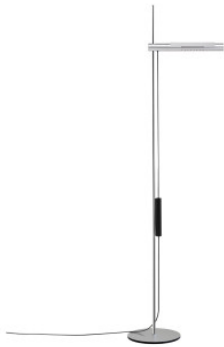

## Baltensweiler HALO LED S

LED floor lamp Baltensweiler HALO LED S made of aluminum with rotating, swiveling and height-adjustable reflector. Touch dimmer on the cable parallel to the rod. Dimmable continuously and in 7 steps.

aluminium	1.845,00 €
MPN	2310 000 A P
Luminous flux (lm)	5090
black	2.124,00 €
MPN	2310 000 S P
Luminous flux (lm)	5090

02.05.2024 7:00:57

All prices shown include 19% VAT for deliveries to Deutschland excluding possible shipping costs.