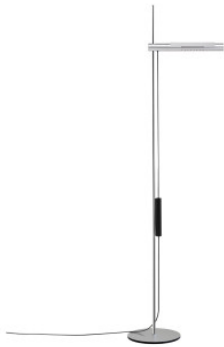

Baltensweiler HALO LED S DTW

LED floor lamp Baltensweiler HALO LED S DTW made of aluminum with rotating, swiveling and height-adjustable reflector. Touch dimmer on the cable parallel to the rod. Dimmable continuously and in 7 steps. Dim-to-Warm.

aluminium	1.845,00 €
MPN	2310 100 A P
Luminous flux (lm)	4300
black	2.124,00 €
MPN	2310 100 S P
Luminous flux (lm)	4300

18.04.2024 1:55:56

All prices shown include 19% VAT for deliveries to Deutschland excluding possible shipping costs.