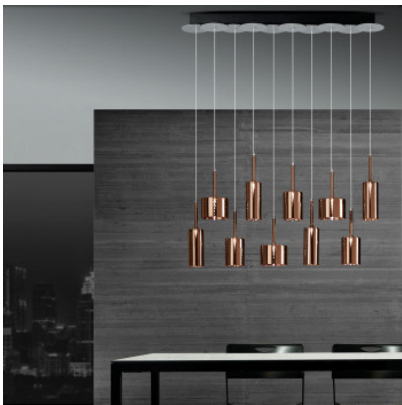

## Axolight Spillray SP10

Spillray 10 LED by Axo Light is an extraordinary LED suspension which convinces with glass diffusers shaped like cups and an unconventional ceiling rose. Chrome-plated metallic structure.

crystal	2.689,00 €-MSRP 3.169,00-€
MPN	SPSPIL10CSCRG4L

grey	3.369,00 €-MSRP 3.966,00-€
MPN	SPSPIL10GRCRG4L

Bulbs	10 x 1.5W 12V G4 LED lamps.
Dimensions	Total height max. 1.2 m, width 980 mm, depth 190 mm, shade heights 253 mm, 293 mm and 343 mm, canopy: height 63 mm, width 950 mm, depth 85 mm, total width 1,045 mm.