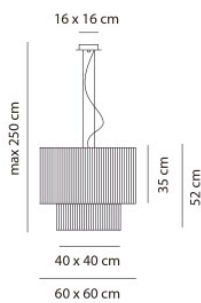

Bulbs	4 x 16W 230V E27 LED or 4 x 21W 230V E27 compact fluorescent lamp or 4 x max. 70W 230V E27 halogen lamp
Dimensions	Total height max. 2,500 mm Total height shade: 520 mm Large shade: width 600 mm, depth 600 mm, height 350 mm Small shade: width 400 mm, depth 400 mm