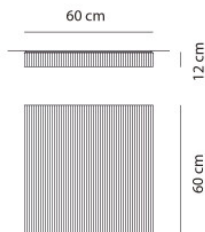

sand	389,00 €-MSRP-462,00-€
MPN	PLCLAVIUSAXXE27
tobacco	389,00 €-MSRP-462,00-€
MPN	PLCLAVIUTAXXE27
white	389,00 €-MSRP-462,00-€
MPN	PLCLAVIUBCXXE27

Bulbs 3 x 9,5W 230V E27 LED or 3 x 12W 230V E27 compact fluorescent lamp or 3 x max. 46W 230V E27 halogen bulb.

Dimensions Length and width each 60 cm, height 12 cm.

29.04.2024 1:36:46

All prices shown include 19% VAT for deliveries to Deutschland excluding possible shipping costs.