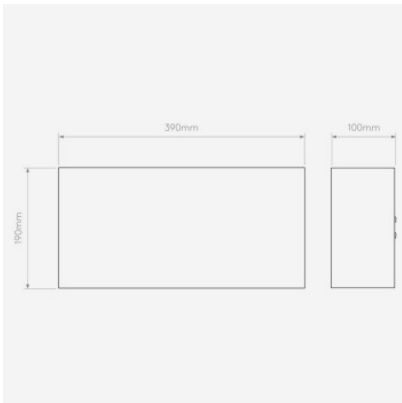

Astro Velo 390 wall lamp

plaster	214,00 €-MSRP-255,00-€
MPN	1417002
EAN	5038856104363

Bulbs	2 x max.12W E27 IP20.
Dimensions	height 190 mm, width 390 mm, depth 100 mm.

21.05.2024 1:48:06

All prices shown include 19% VAT for deliveries to Deutschland excluding possible shipping costs.