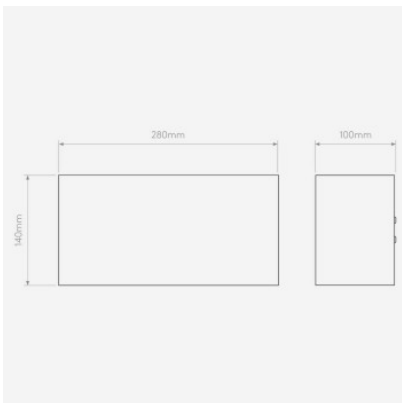

## Astro Velo 280 wall lamp

plaster	163,00 € <del>MSRP 195,00 €</del>
MPN	1417001
EAN	5038856104356

Bulbs	1 x max. 60W E27 IP20.
Dimensions	height 140 mm, width 280 mm, depth 100 mm.

11.05.2024 20:06:24

All prices shown include 19% VAT for deliveries to Deutschland excluding possible shipping costs.