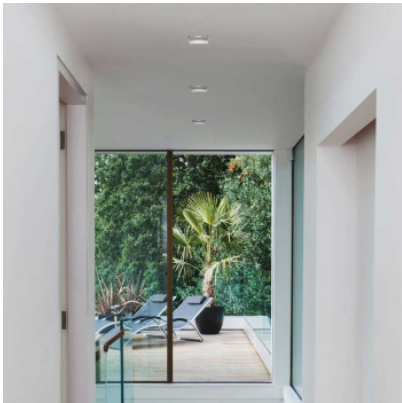

Astro Trimless Square recessed lamp

matt white	131,00 € MSRP 156,00 €
MPN	1248005
EAN	5038856056709

Bulbs	1x max. 6W GU10 IP65.
Dimensions	height 90 mm, width 90 mm, depth 2 mm, installation depth 120,50 mm, installation width 95 mm, installation height 95 mm.