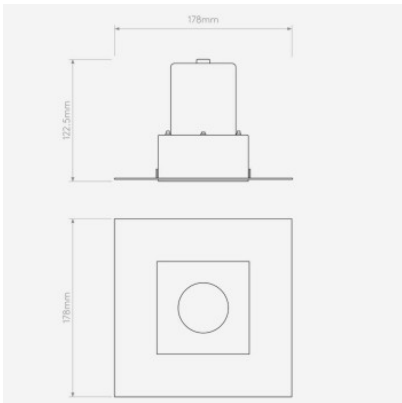

Astro Trimless Square recessed lamp

matt white	131,00 € MSRP 156,00 €
MPN	1248005
EAN	5038856056709

Bulbs	1x max. 6W GU10 IP65.
Dimensions	height 90 mm, width 90 mm, depth 2 mm, installation depth 120,50 mm, installation width 95 mm, installation height 95 mm.