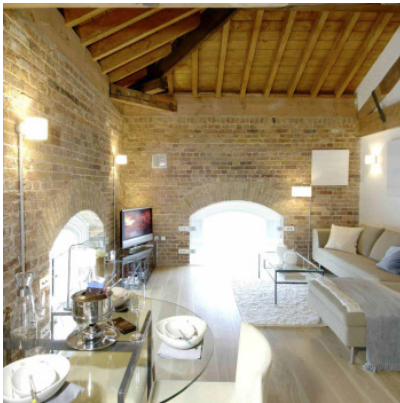

Astro Tokyo wall lamp

white glass shade / silver structure

147,00 € ~~MSRP 175,00 €~~

MPN
EAN

1089001
5038856004724

Bulbs
Dimensions

1x max.60W E14 IP20.
Height 130 mm, width 250 mm, depth 162 mm.

21.05.2024 18:01:11