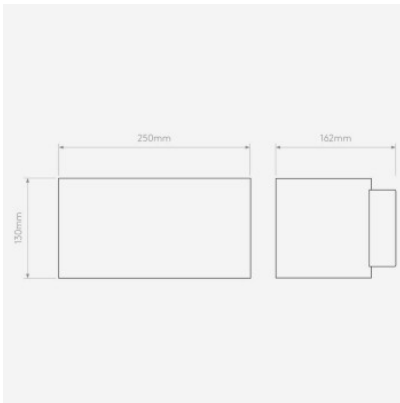

Astro Tokyo wall lamp

white glass shade / silver structure

147,00 € ~~MSRP 175,00 €~~

MPN
EAN

1089001
5038856004724

Bulbs
Dimensions

1x max.60W E14 IP20.
Height 130 mm, width 250 mm, depth 162 mm.

21.05.2024 18:01:11