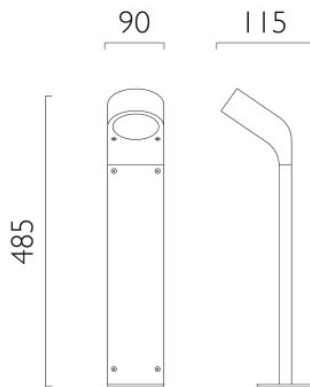

Astro Soprano Bollard light

Black and white: The bollard lamp for outdoor areas Soprano by Astro looks compact and sturdy. Lacquered in black, with diffuser made of white glass. IP65.

black	337,00 € MSRP 402,00 €
MPN	1131006
EAN	5038856006773

Bulbs	1 x max. 9W GX53 fluorescent lamp.
Dimensions	Height 490 mm, width 90 mm, depth 145 mm, base width 90 mm, base length 90 mm.

28.04.2024 16:33:43

All prices shown include 19% VAT for deliveries to Deutschland excluding possible shipping costs.