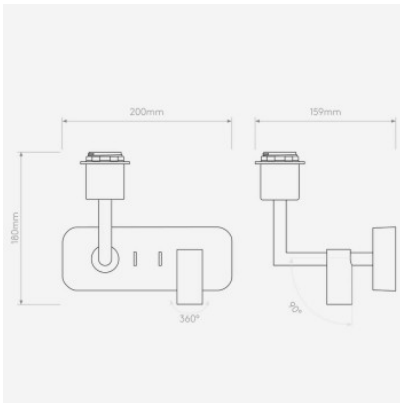

Astro Side by Side Tapered Round 250 wall lamp

black fabric shade / matt black structure	358,00 €-MSRP 427,00-€
MPN	1406002+5035004
EAN	5038856086058
putty fabric shade / matt black structure	358,00 €-MSRP 427,00-€
MPN	1406002+5035005
EAN	5038856086058
white fabric shade / matt black structure	358,00 €-MSRP 427,00-€
MPN	1406002+5035003
EAN	5038856086058
black fabric shade / bronze structure	368,00 €-MSRP 439,00-€
MPN	1406004+5035004
EAN	5038856086072
black fabric shade / matt nickel structure	368,00 €-MSRP 439,00-€
MPN	1406003+5035004
EAN	5038856086065
putty fabric shade / bronze structure	368,00 €-MSRP 439,00-€
MPN	1406004+5035005
EAN	5038856086072
putty fabric shade / matt nickel structure	368,00 €-MSRP 439,00-€
MPN	1406003+5035005
EAN	5038856086065
white fabric shade / bronze structure	368,00 €-MSRP 439,00-€
MPN	1406004+5035003
EAN	5038856086072
white fabric shade / matt nickel structure	368,00 €-MSRP 439,00-€
MPN	1406003+5035003
EAN	5038856086065

Bulbs	Main Lamp 1 x 12W 2700K E27. Secondary Lamp 1x 4.1W 2700K LED
Dimensions	Height 268 mm, width 281 mm, depth 239 mm, base width 200 mm, base depth 27 mm, shade height 160 mm, shade diameter 250 mm.