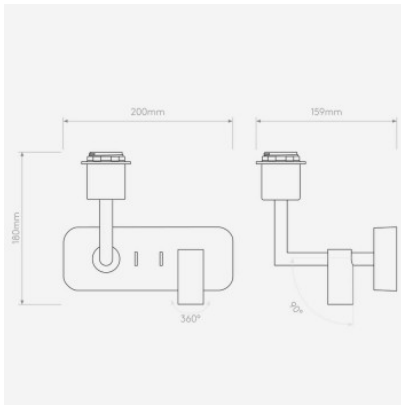

Astro Side by Side Cone 180 wall lamp

putty fabric shade / matt black structure	366,00 €-MSRP 436,00-€
MPN	1406002+5018037
EAN	5038856086058
white fabric shade / matt black structure	366,00 €-MSRP 436,00-€
MPN	1406002+5018035
EAN	5038856086058
putty fabric shade / bronze structure	375,00 €-MSRP 447,00-€
MPN	1406004+5018037
EAN	5038856086072
putty fabric shade / matt nickel structure	375,00 €-MSRP 447,00-€
MPN	1406003+5018037
EAN	5038856086065
white fabric shade / bronze structure	375,00 €-MSRP 447,00-€
MPN	1406004+5018035
EAN	5038856086072
white fabric shade / matt nickel structure	375,00 €-MSRP 447,00-€
MPN	1406003+5018035
EAN	5038856086065

Bulbs Main Lamp 1 x 12W 2700K E27. Secondary Lamp 1x 4.1W 2700K LED

Dimensions Height 281 mm, width 246 mm, depth 239 mm, base width 200 mm, base depth 27 mm, shade height 155 mm, shade diameter 180 mm.