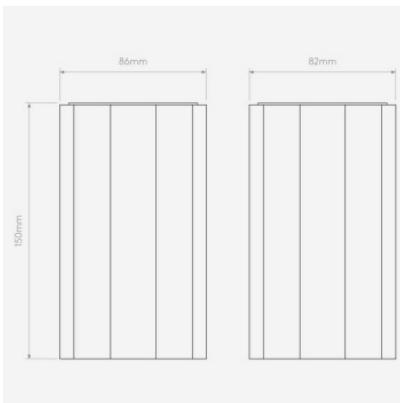

Astro Shadow Surface 150 Ceiling Light

plaster	163,00 € MSRP 195,00 €
MPN	1414003
EAN	5038856106398

Bulbs 1x max. 6W GU10 IP20.
Dimensions height 150 mm, width 86 mm, depth 86 mm.

21.05.2024 10:50:18

All prices shown include 19% VAT for deliveries to Deutschland excluding possible shipping costs.