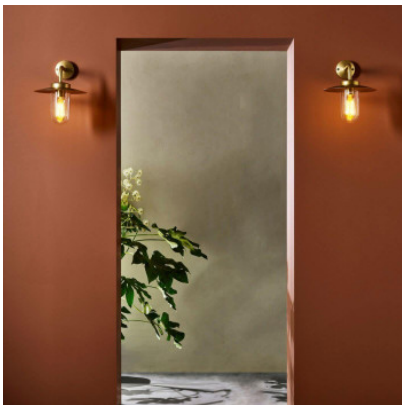

Astro Portree Wall wall lamp

natural brass	415,00 €-MSRP-495,00-€
MPN	1400003
EAN	5038856085051

Bulbs	1 x max. 60W E27 IP44.
Dimensions	height 328 mm, width 251 mm, depth 317 mm.

21.05.2024 22:23:21

All prices shown include 19% VAT for deliveries to Deutschland excluding possible shipping costs.