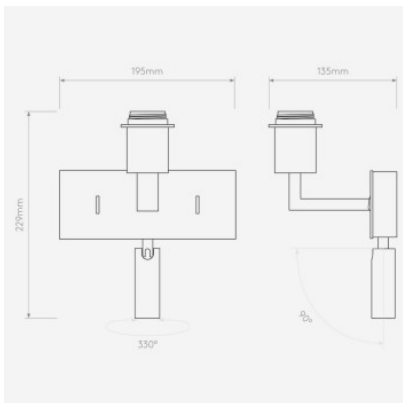

## Astro Park Lane Reader wall lamp

Bronze	335,00 € <del>MSRP 399,00 €</del>
MPN	1080051
EAN	5038856082647

Bulbs	Main Lamp 1 x 60W 2700K E27. Secondary Lamp 1x 2.2W 2700K LED
Dimensions	Height 348 mm, width 285 mm, depth 187 mm, base width 195 mm, base depth 29 mm, shade height 170 mm, shade width 285 mm, shade depth 150 mm.