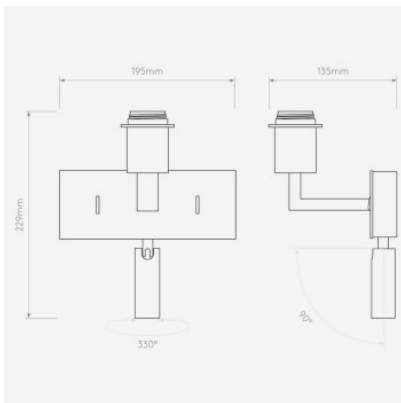

MPN 1080051+5034001
EAN 5038856082647

oyster fabric shade / bronze structure 443,00 €-MSRP-528,00-€

MPN 1080051+5034003
EAN 5038856082647

Bulbs Main Lamp 1 x 60W 2700K E27. Secondary Lamp 1x 2.2W 2700K LED
Dimensions Height 348 mm, width 300 mm, depth 190 mm, base width 195 mm, base depth 29 mm, shade height 170 mm, shade width 300 mm, shade depth 145 mm.