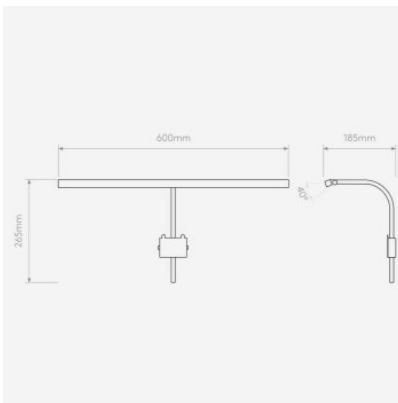

## Astro Mondrian Frame Mounted 600 wall lamp

---

bronze	372,00 €-MSRP-444,00-€
MPN	1374034
EAN	5038856118513

---

Bulbs	1 x 8.0W 2700K LED IP20.
Dimensions	Height 265 mm, width 600 mm, depth 185 mm.

20.05.2024 22:42:47