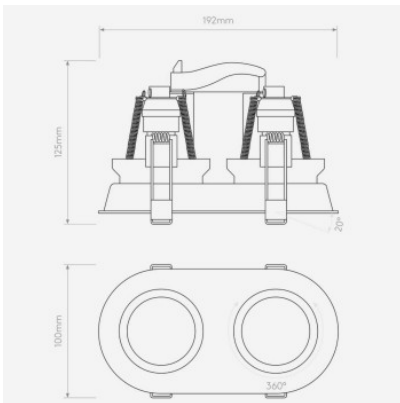

Astro Minima Round Twin Adjustable recessed lamp

matt black	59,00 €-MSRP 71,00 €
MPN	1249029
EAN	5038856058284

whitematt white	59,00 €-MSRP 71,00 €
MPN	1249028
EAN	5038856058277

Bulbs	2 x 6W GU10 IP20.
Dimensions	height 100 mm, width 192 mm, depth 1 mm, installation depth 124 mm, installation width 188 mm, installation height 96 mm.