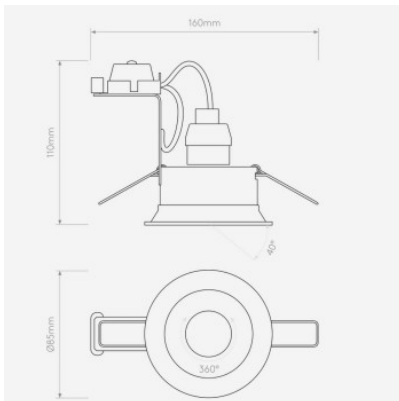

Astro Minima Round Adjustable recessed lamp

matt black	26,00 €-MSRP-31,00-€
MPN	1249016
EAN	5038856057928

whitematt white	26,00 €-MSRP-31,00-€
MPN	1249003
EAN	5038856056655

Bulbs	1 x 6W GU10 IP20.
Dimensions	Diameter 85 mm, depth 2 mm. mounting diameter 76 mm. installation depth 108 mm.