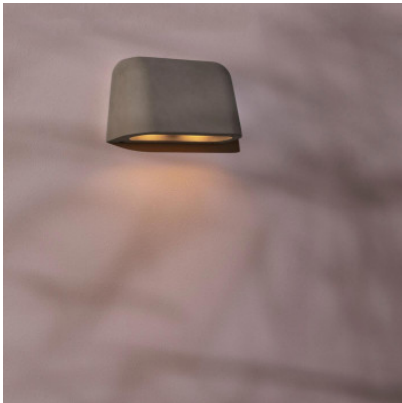

Astro Mast Light Coastal Twin wall lamp

concrete	362,00 € MSRP 432,00 €
MPN	1317013
EAN	5038856105797

Bulbs	2 x max 6W IP44
Dimensions	height 138 mm, width 230 mm, depth 88 mm.

18.05.2024 5:55:24

All prices shown include 19% VAT for deliveries to Deutschland excluding possible shipping costs.