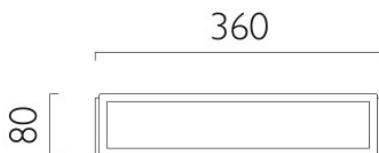

Astro Mashiko Classic 360 wall lamp

The wall lamp Mashiko Classic 360 by Astro has diffusers of white opaline glass for a pleasant light distribution and a structure with a finish in chrome. IP44.

polished chrome	317,00 € ~~MSRP 378,00 €~~
MPN	1121006
EAN	5038856008456
gold matt	340,00 € ~~MSRP 405,00 €~~
MPN	1121037
EAN	5038856078015
bronze	353,00 € ~~MSRP 421,00 €~~
MPN	1121055
EAN	5038856082241

Bulbs 2 x max. 40W E14 candle lamp.
Dimensions Height 80 mm, width 360 mm.