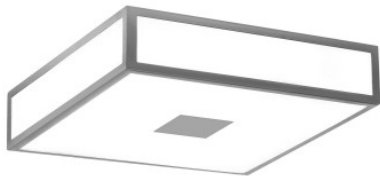

Astro Mashiko Classic 300 Square ceiling lamp

Astro Mashiko Classic 300 is a square ceiling lamp with diffusers of white opaline glass and a chrome-plated structure. Suitable for the bathroom (IP44).

bronze	332,00 €-MSRP-396,00 €
MPN	1121079
EAN	5038856113358

polished chrome	332,00 €-MSRP-396,00 €
MPN	1121005
EAN	5038856006810

Bulbs 2 x max. 60W E27 incandescent lamp.
 Dimensions Length 300 mm, width 300 mm, depth 87 mm.