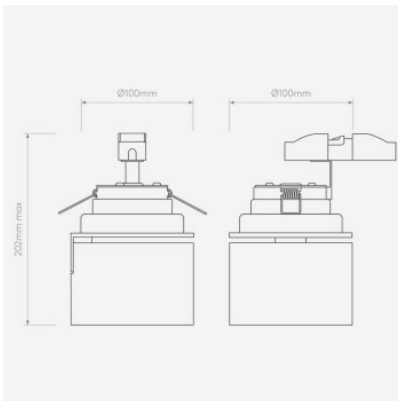

## Astro Lynx Recess Ceiling Light

matt white	233,00 € <del>MSRP 278,00 €</del>
MPN	1403009
EAN	5038856113969

Bulbs	1 x 12.1W 3000K LED IP20.
Dimensions	height 156-202 mm, Diameter 100 mm, installation depth 79 mm, mounting diameter 86 mm.