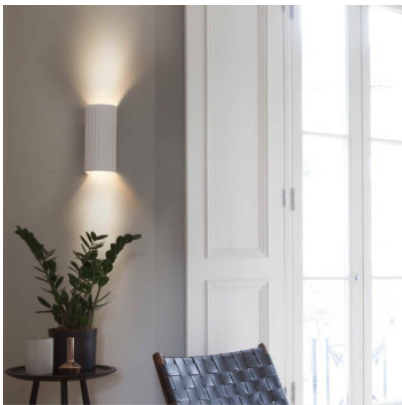

Astro Kymi 300 wall lamp

plaster	194,00 €-MSRP-232,00-€
MPN	1335003
EAN	5038856072587

Bulbs	2x max. 6W GU10 IP20.
Dimensions	height 300mm, width 148 mm, depth 90 mm.

21.05.2024 11:17:37

All prices shown include 19% VAT for deliveries to Deutschland excluding possible shipping costs.