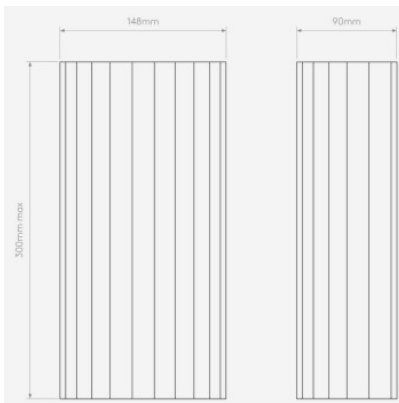

Astro Kymi 300 wall lamp

plaster	194,00 €-MSRP-232,00-€
MPN	1335003
EAN	5038856072587

Bulbs	2x max. 6W GU10 IP20.
Dimensions	height 300mm, width 148 mm, depth 90 mm.

21.05.2024 11:17:37

All prices shown include 19% VAT for deliveries to Deutschland excluding possible shipping costs.