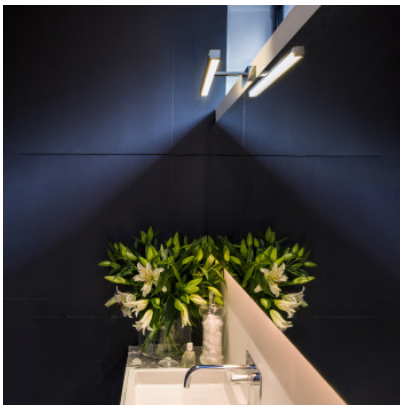

Astro Kashima 620 LED wall lamp

The LED wall lamp for bathroom mirrors Astro Kashima 620 in shiny chrome has a long and slender reflector. IP44. With electrical ballast. Not dimmable.

polished chrome	522,00 €-MSRP-622,00-€
MPN	1174004
EAN	5038856073492

Bulbs	8.2W LED, 3000K, 387 lm, CRI 80.
Dimensions	Width 62 cm, depth 18 cm, height 5.5 cm. Wall fixation: width 14 cm, height 3.3 cm.

11.05.2024 19:52:15

All prices shown include 19% VAT for deliveries to Deutschland excluding possible shipping costs.