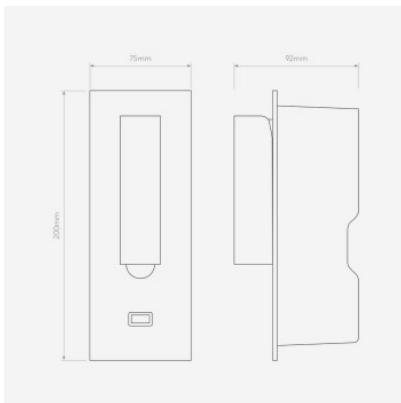

Bulbs 1 x 3.5W 2700K LED IP20.
 Dimensions height 200 mm, width 75 mm, depth 32 mm, installation depth 60 mm, installation width 54 mm, installation height 180 mm,

11.05.2024 19:22:26

All prices shown include 19% VAT for deliveries to Deutschland excluding possible shipping costs.