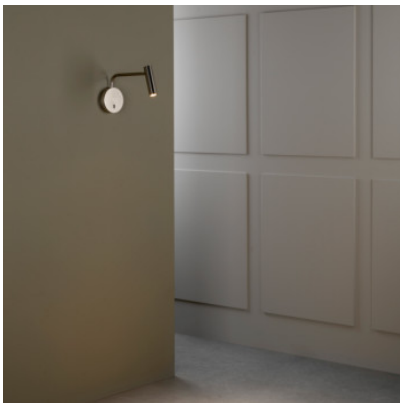

Astro Enna wall lamp

The wall lamp in the Enna series by Astro with circular base and switch, integrated LED lamp, adjustable arms and light head. For direct illumination, ideal as a reading lamp.

matt black	241,00 €-MSRP-287,00-€
MPN	1058033
EAN	5038856075922
matt white	241,00 €-MSRP-287,00-€
MPN	1058032
EAN	5038856075885
matt nickel	245,00 €-MSRP-292,00-€
MPN	1058056
EAN	5038856079357
matt gold	248,00 €-MSRP-296,00-€
MPN	1058105
EAN	5038856084207

Bulbs 4.7W LED 230V, 2,700K, 105 lm, CRI 80.
 Dimensions Max. height 175 mm, depth 249 mm, socket diameter 100 mm.