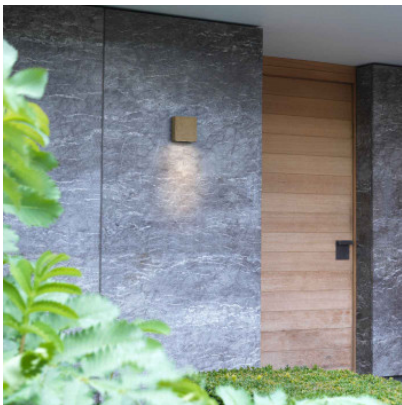

Astro Elis Single wall lamp

black	141,00 € MSRP 169,00 €
MPN	1331001
EAN	5038856072013

Bulbs	1 x max 4.7W 3000K LED IP54.
Dimensions	height 141 mm, width 141 mm, depth 51 mm.

11.05.2024 5:28:12

All prices shown include 19% VAT for deliveries to Deutschland excluding possible shipping costs.