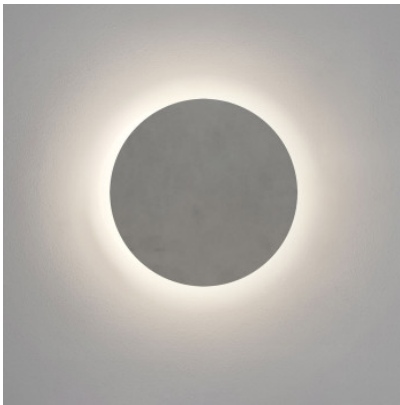

Astro Eclipse Round 300 wall lamp

The Eclipse Round 300 Outdoor wall lamp by Astro is composed of a round concrete disc behind which the embedded LEDs are located. For indirect light. IP44, non-dimmable.

plaster	466,00 €-MSRP-555,00-€
MPN	1333011
EAN	5038856083323

Bulbs	12.6W LED, 3000K, 597 lm, CRI 80.
Dimensions	Diameter 300 mm, depth 40 mm.

28.04.2024 14:00:19

All prices shown include 19% VAT for deliveries to Deutschland excluding possible shipping costs.