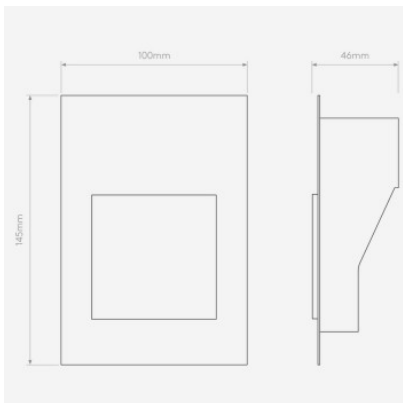

Astro Borgo Trimless 65 LED wall recessed lamp

matt white	146,00 € MSRP 174,00 €
MPN	1212008
EAN	5038856009774

Bulbs	2W LED 3000K IP20
Dimensions	height 65 mm, width 65 mm, depth 4 mm, installation depth 42 mm, installation width 65 mm, installation height 115 mm.