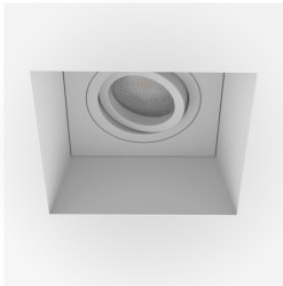

## Astro Blanco Square Adjustable recessed lamp

plaster	105,00 €-MSRP-126,00-€
MPN	1253007
EAN	5038856073454

Bulbs 1x max. 6W GU10 IP20.  
 Dimensions height 145 mm, width 145 mm, installation depth 136 mm, installation width 150 mm, installation height 150 mm.