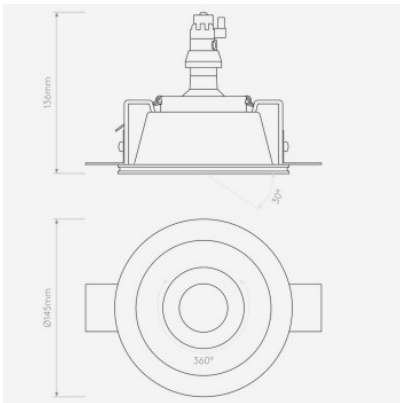

Astro Blanco Round Adjustable recessed lamp

plaster	105,00 €-MSRP-126,00-€
MPN	1253005
EAN	5038856073430

Bulbs	1x max. 6W GU10 IP20.
Dimensions	Diameter 145 mm, mounting diameter 152 mm, installation depth 136 mm.