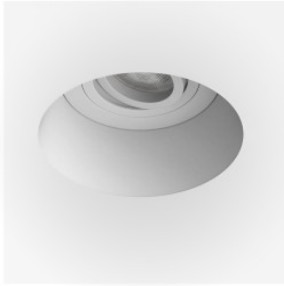

Astro Blanco Round Adjustable recessed lamp

plaster	105,00 €-MSRP-126,00-€
MPN	1253005
EAN	5038856073430

Bulbs	1x max. 6W GU10 IP20.
Dimensions	Diameter 145 mm, mounting diameter 152 mm, installation depth 136 mm.