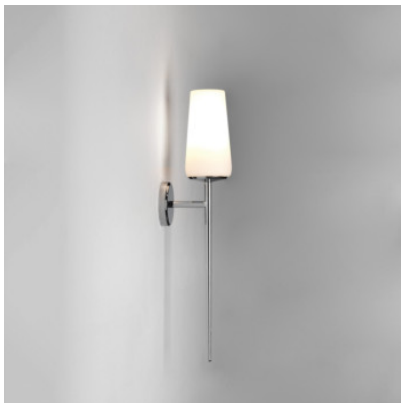

Astro Beauville Cone 138 wall lamp

white glass shade / bronze structure	299,00 €-MSRP-356,00-€
MPN	1388003+5033005
EAN	5038856079814
white glass shade / polished chrome structure	299,00 €-MSRP-356,00-€
MPN	1388001+5033005
EAN	5038856079784
putty fabric shade / bronze structure	312,00 €-MSRP-372,00-€
MPN	1388003+5033002
EAN	5038856079814
putty fabric shade / polished chrome structure	312,00 €-MSRP-372,00-€
MPN	1388001+5033002
EAN	5038856079784
oyster fabric shade / bronze structure	332,00 €-MSRP-396,00-€
MPN	1388003+5033003
EAN	5038856079814
oyster fabric shade / polished chrome structure	332,00 €-MSRP-396,00-€
MPN	1388001+5033003
EAN	5038856079784

Bulbs 1 x max. 12W E27 LED lamp.
 Dimensions Height 428 mm, width 84 mm, depth 136 mm.

29.04.2024 22:35:27

All prices shown include 19% VAT for deliveries to Deutschland excluding possible shipping costs.