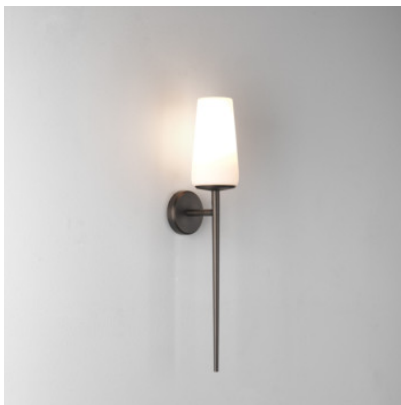

Astro Beauville Cone 138 wall lamp

white glass shade / bronze structure	299,00 €-MSRP-356,00-€
MPN	1388003+5033005
EAN	5038856079814
white glass shade / polished chrome structure	299,00 €-MSRP-356,00-€
MPN	1388001+5033005
EAN	5038856079784
putty fabric shade / bronze structure	312,00 €-MSRP-372,00-€
MPN	1388003+5033002
EAN	5038856079814
putty fabric shade / polished chrome structure	312,00 €-MSRP-372,00-€
MPN	1388001+5033002
EAN	5038856079784
oyster fabric shade / bronze structure	332,00 €-MSRP-396,00-€
MPN	1388003+5033003
EAN	5038856079814
oyster fabric shade / polished chrome structure	332,00 €-MSRP-396,00-€
MPN	1388001+5033003
EAN	5038856079784

Bulbs 1 x max. 12W E27 LED lamp.
 Dimensions Height 428 mm, width 84 mm, depth 136 mm.

29.04.2024 22:35:27

All prices shown include 19% VAT for deliveries to Deutschland excluding possible shipping costs.