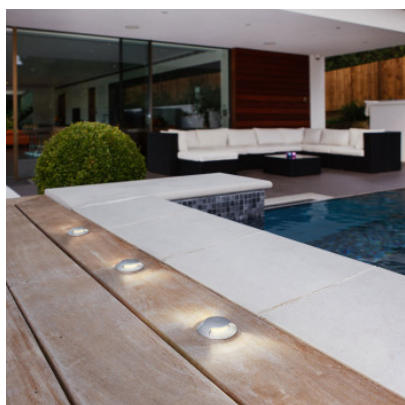

Astro Beam Two wall lamp

Beam Two is a round and flat outdoor wall lamp by Astro. It has a silver finish and spreads its LED light upwards and downwards. Protection IP67 against humidity and foreign bodies.

painted silver MPN EAN	105,00 €-MSRP 125,00 € 1202005 5038856115741

Bulbs Dimensions	1 x 3W 3000K LED, 700mA. Diameter 60 mm, depth 12 mm. mounting diameter 40 mm. installation depth 90 mm.