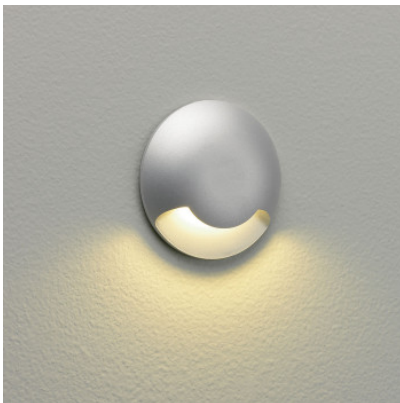

Astro Beam One wall lamp

The Sturdy round outdoor wall lamp Astro Beam One with silver finish gives off a downwards directed 3000K LED light. Delivered without LED driver, dimmable with the right driver.

Astro Beam One wall lamp

105,00 € ~~MSRP 125,00 €~~

Bulbs
Dimensions

1 x 3W 3000K LED, 700mA.
Diameter 60 mm, depth 12 mm. mounting diameter
40 mm. installation depth 90 mm.

MPN
EAN

1202004
5038856115734

Ø60