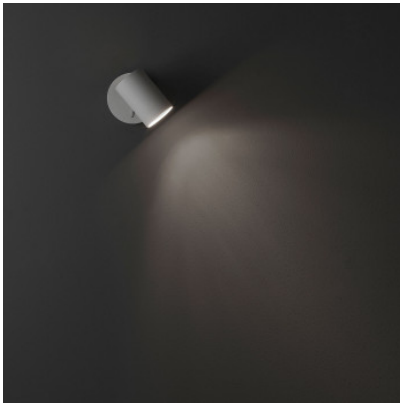

Astro Ascoli Single Switched spotlight

The Ascoli Single Switched wall spot light by Astro has an adjustable, cylindrical light head and a round wall base with a switch. Made of metal, IP20.

black	101,00 € MSRP 121,00 €
MPN	1286079
EAN	5038856103397

white	101,00 € MSRP 121,00 €
MPN	1286010
EAN	5038856079401

bronze	116,00 € MSRP 139,00 €
MPN	1286009
EAN	5038856079395

matt nickel	116,00 € MSRP 139,00 €
MPN	1286011
EAN	5038856079494

Bulbs	1 x max. 50W GU10 halogen reflector lamp.
Dimensions	Height or depth 13 cm, reflector diameter 5.7 cm, base diameter 9 cm.